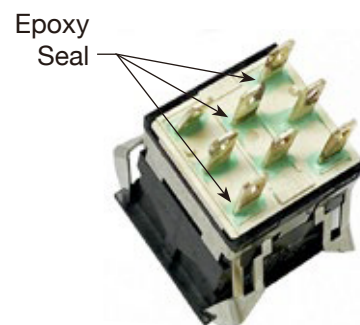

Change Notice

LB, UB & UB2 Series

Changes to Color of Epoxy Seal for Terminals

Type of Change:

- Engineering Part Number
- Product Appearance

There will be revisions to the colors of the epoxy seal applied at the base of terminals for LB, UB and UB2 Series pushbuttons and indicators. This change will effect all illuminated and nonilluminated devices for each of the series. Previously, the epoxy seal had been light blue for LB Series, and it will be modified to white. UB and UB2 Series epoxy seal had been green and will change to white also. There will be no difference in the effectiveness of the new white epoxy seal in protecting the terminal base against entry of flux, solvents and other contaminants. These changes will apply to all standard and custom LB, UB and UB2 switches and indicators.

Effected standard part numbers for each of the series are listed on the following page.

An Example of Epoxy Seal at Base of Terminals Before the Change

Series	Epoxy Seal Before Changes	Epoxy Seal After Changes
LB Illuminated Pushbuttons Nonilluminated Pushbuttons Indicators	Epoxy Seal Color: Light Blue	Epoxy Seal Color: White
UB and UB2 Illuminated Pushbuttons Nonilluminated Pushbuttons Indicators	Epoxy Seal Color: Green	Epoxy Seal Color: White