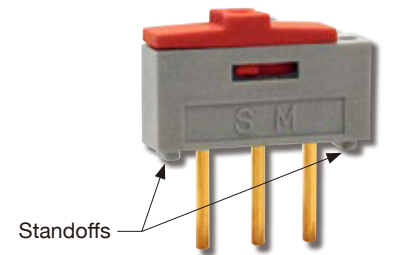

Contact No. 394

Change Notice

SM Series

Changes to Standoffs on SM Series Slides

Type of Change:

- Engineering Part Number
- Product Appearance

SM Series ultra-miniature slides will be undergoing changes. The revision will be a modification of the standoffs on the bottom of the switch body for both standard and custom switches. This change will not effect any other part of the switch, or its mechanical or electrical specifications. The part number for the effected standard switch is shown below.

SM Series Slides will have Changes to the Standoffs

	Before Change	After Change
Changes to Standoffs on Switch Base Scale: 2/1	 Side View Bottom View	 Side View Bottom View

Notes

There are no changes to the switches' mechanical or electrical specifications. Contact information is below if more details are needed.

Effected Standard Part Number
SM0320102

Effective Date

Changes to standoffs on SM Series Slides will be effective June 2023.

NKK SWITCHES HONG KONG CO., LTD.

Rm. 601, Fook Yip Building, 53-57 Kwai Fung Crescent, Kwai Chung, N.T., Hong Kong.
Tel.: (852)2366-6634 Fax.: (852)2366-6803 www.nkkswitches.com.hk E-mail: info@nkkswitches.com.hk