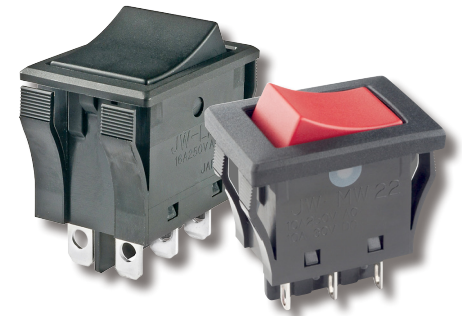

Change Notice

JW Series

Changes to Method of Identification on Switch Housing for JW Series Rockers

Type of Change:

- Engineering Part Number
- Product Appearance

1. Sides of the switch housing for JWM, JWMW, JWL and JWLW models of the JW Series will reflect changes in the method of identification for their part number, factory code, lot code, and ON - OFF indications. Previously, the method has been engraving, but will be revised to laser etching. This change will apply to all standard and custom JW Series switches. Effected standard part numbers are on pages 3-7.