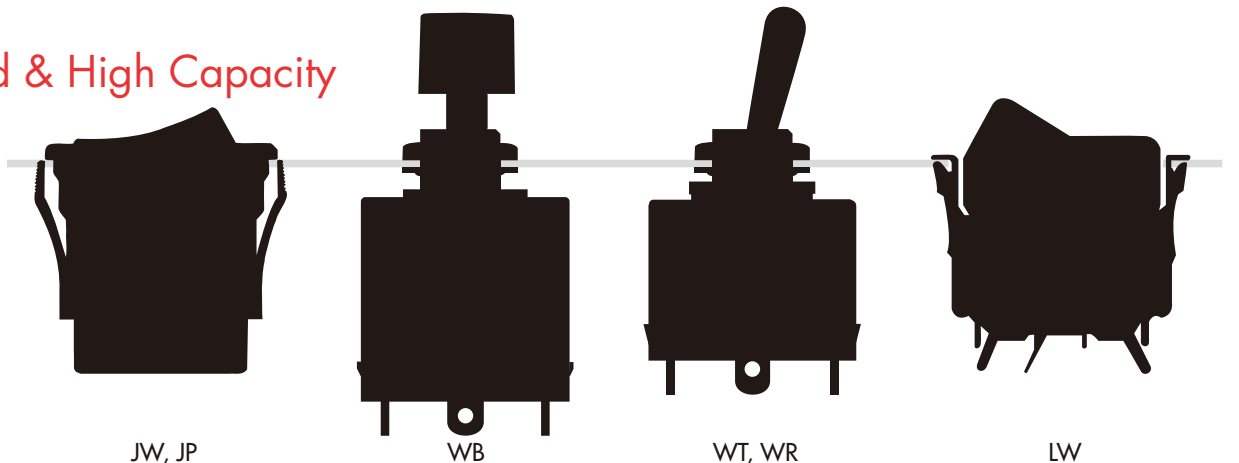

Miniature

Toggles
Rockers
Pushbuttons
Slides

Specialty

Rotaries
DIP Rotaries
Tactiles
Slides
Keylocks
Tilt Switches

Illuminated

Toggles
Rockers
Pushbuttons
Tactiles
Slides

Standard & High Capacity

Toggles
Rockers
Pushbuttons
Rotaries