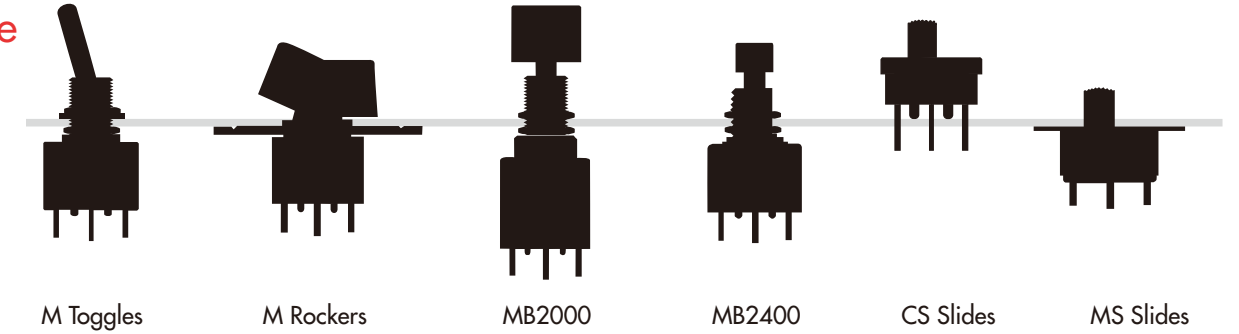

Product Overview

Toggles
Rocker
Pushbuttons
Illuminated PB
Keylocks
Rotaries
Slides
Tactiles
Tilt
Touch
Indicators
Accessories
Supplement

Ultra-Miniature & Subminiature

Toggles
Rockers
Pushbuttons
Slides

Miniature

Toggles
Rockers
Pushbuttons
Slides

Specialty

Rotaries
DIP Rotaries
Tactiles
Slides
Keylocks
Tilt Switches

Illuminated

Toggles
Rockers
Pushbuttons
Tactiles
Slides

Standard & High Capacity

Toggles
Rockers
Pushbuttons
Rotaries