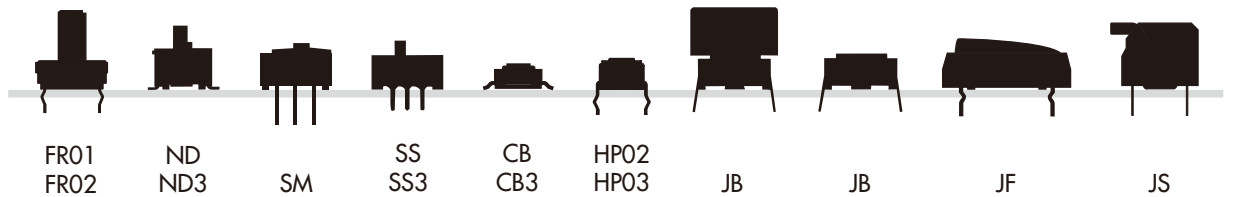

Product Overview

Toggles
Rocker
Pushbuttons
Illuminated PB
Keylocks
Rotaries
Slides
Tactiles
Tilt
Touch
Indicators
Accessories
Supplement

Ultra-Miniature & Subminiature

Toggles
Rockers
Pushbuttons
Slides

Miniature

Toggles
Rockers
Pushbuttons
Slides

Specialty

Rotaries
DIP Rotaries
Tactiles
Slides
Keylocks
Tilt Switches

Illuminated

Toggles
Rockers
Pushbuttons
Tactiles
Slides

Standard & High Capacity

Toggles
Rockers
Pushbuttons
Rotaries