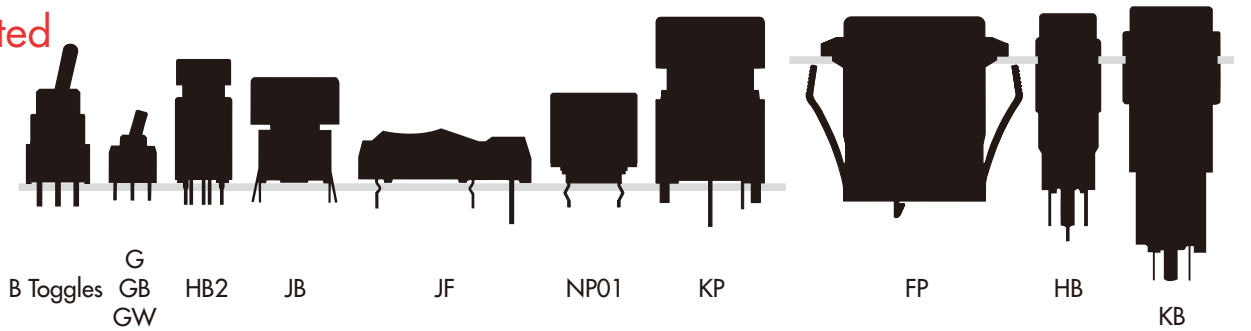

Product Overview

Toggles
Rocker
Pushbuttons
Illuminated PB
Keylocks
Rotaries
Slides
Tactiles
Tilt
Touch
Indicators
Accessories
Supplement

Ultra-Miniature & Subminiature

Toggles
Rockers
Pushbuttons
Slides

Miniature

Toggles
Rockers
Pushbuttons
Slides

Specialty

Rotaries
DIP Rotaries
Tactiles
Slides
Keylocks
Tilt Switches

Illuminated

Toggles
Rockers
Pushbuttons
Tactiles
Slides

Standard & High Capacity

Toggles
Rockers
Pushbuttons
Rotaries