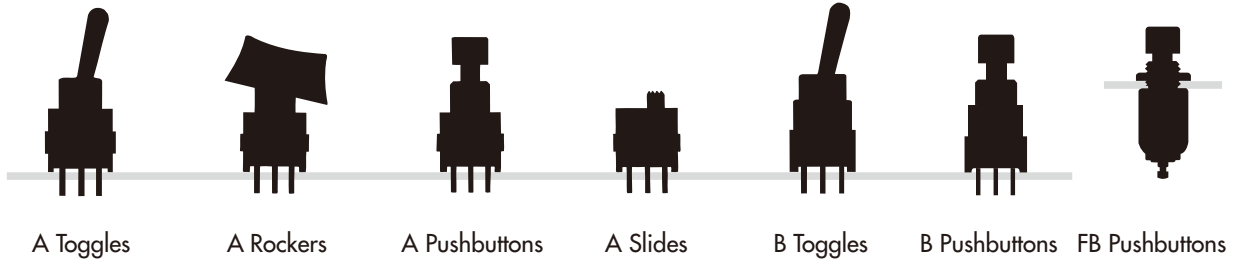

Product Overview

Toggles
Rocker
Pushbuttons
Illuminated PB
Keylocks
Rotaries
Slides
Tactiles
Tilt
Touch
Indicators
Accessories
Supplement

Ultra-Miniature & Subminiature

Toggles
Rockers
Pushbuttons
Slides

Miniature

Toggles
Rockers
Pushbuttons
Slides

Specialty

Rotaries
DIP Rotaries
Tactiles
Slides
Keylocks
Tilt Switches

Illuminated

Toggles
Rockers
Pushbuttons
Tactiles
Slides

Standard & High Capacity

Toggles
Rockers
Pushbuttons
Rotaries